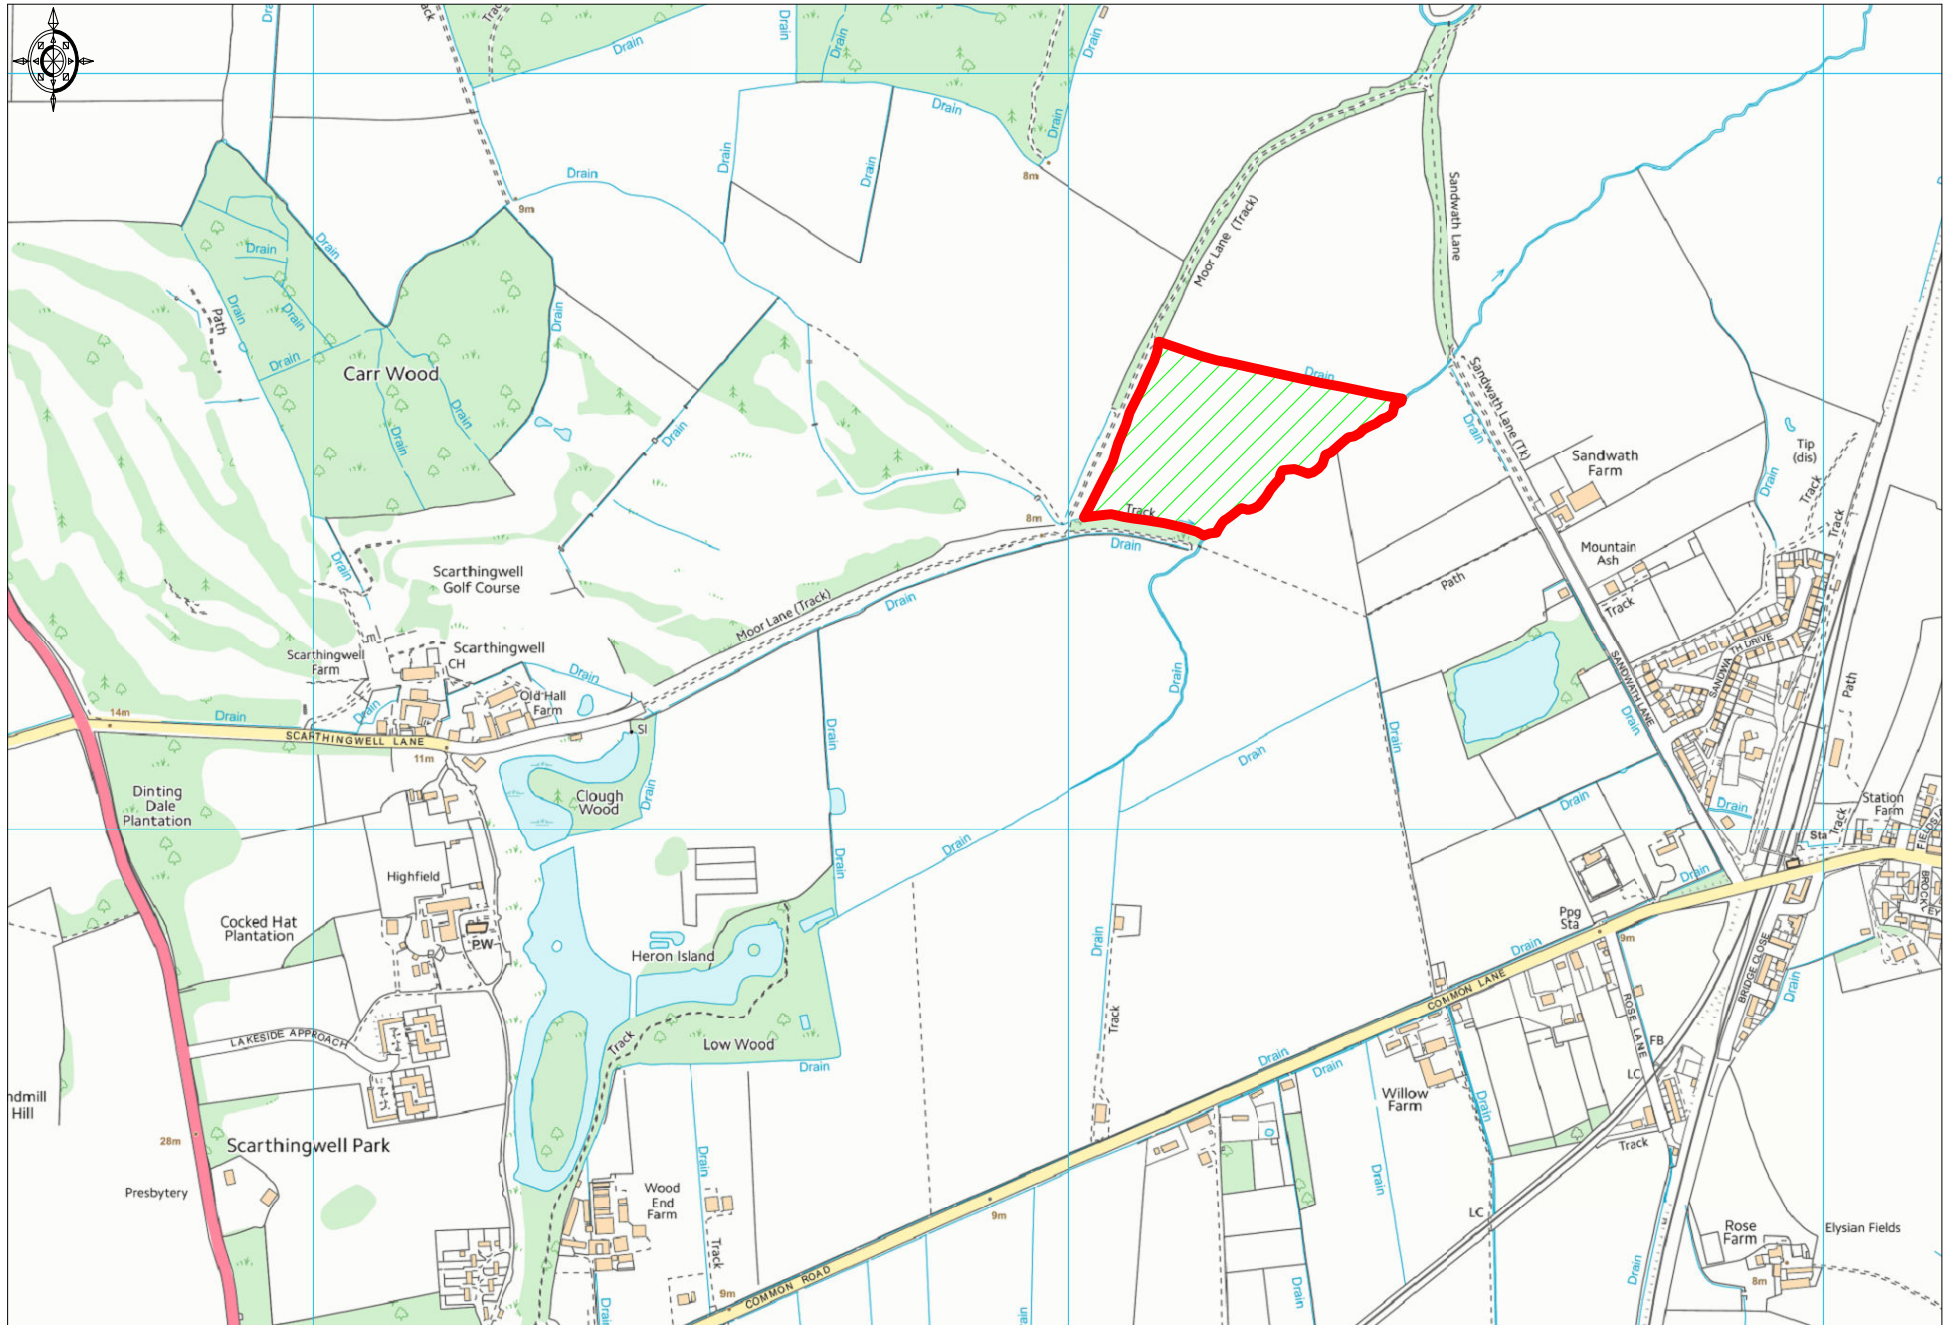

LAND AT SCARTHINGWELL

Ordnance Survey © Crown Copyright 2018. All rights reserved. Licence number 100022432. Plotted Scale - 1:10000