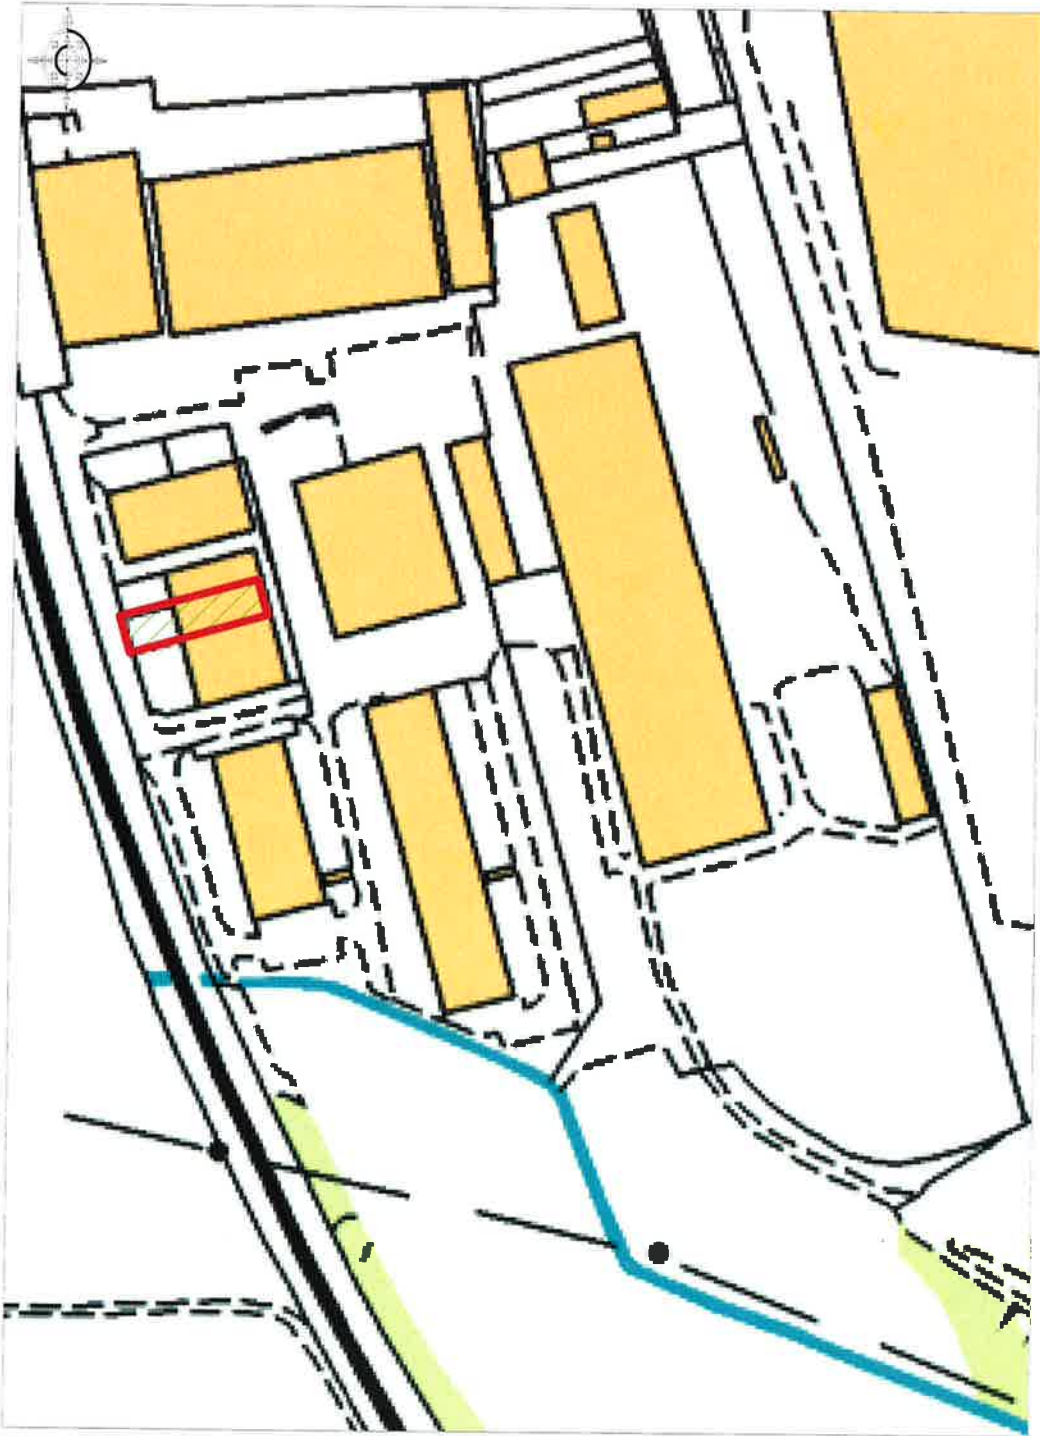

Sherburn in Elmet

**Bartle + Son
Tadcaster**